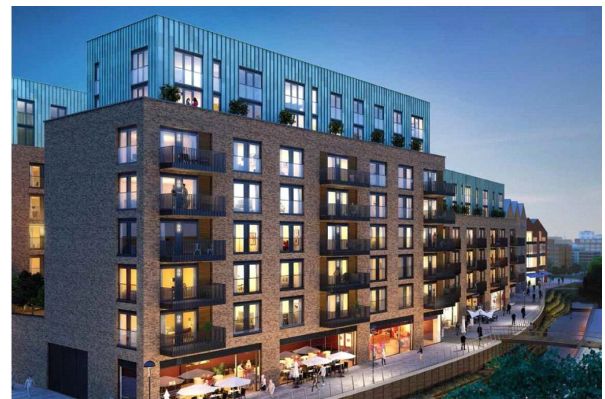

Ram Quarter, SW18

Official Name	Ram Quarter
Name of Complex	The Ram Brewery Site
Structure Type	Building
Status	Completed
Country	UK
City	London
Street Address & Map	Wandsworth High Street
Postal Code	SW18
Building Function	Residential
Structural Material	Concrete
Proposed	2012
Construction Start	2014
Completion	2017
Floors Above Ground	8
No of Apartments	338

Ram Quarter is an exciting new residential, retail and leisure destination in the heart of Wandsworth. The scheme provides 338 new apartments in the first phase, which also incorporates the iconic Grade II listed buildings that formed the historic brewery associated with the site.